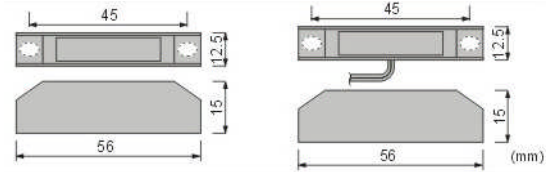

MC-77

- Regular gap up to 25mm
- Surface mount / wire leads
- Available in close loop

MC-77 Series  
MC-77 XX

MC-88

- 4mm thin body, ideal to narrow space doors and windows
- Available in close loop

MC-88 Series  
MC-88 XX

MC-101

- Wide gap up to 80mm for roll-up garage door, door top mounting
- New designed mounting bracket for easy installs.

MC-101 Series  
MC-101 XX

MC-202

- Wide gap up to 80mm for roll-up garage door, door top mounting
- New designed mounting bracket for digital adjustment