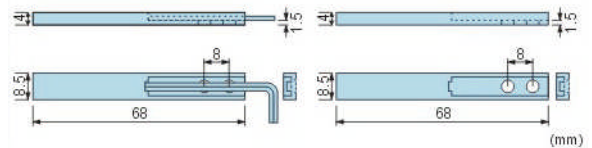

MC-77

- Regular gap up to 25mm
- Surface mount / wire leads
- Available in close loop

MC-77 Series  
MC-77 XX

MC-88

- 4mm thin body, ideal to narrow space doors and windows
- Available in close loop

MC-88 Series  
MC-88 XX

MC-101

- Wide gap up to 80mm for roll-up garage door, door top mounting
- New designed mounting bracket for easy installs.

MC-101 Series  
MC-101 XX

MC-202

- Wide gap up to 80mm for roll-up garage door, door top mounting
- New designed mounting bracket for digital adjustment

MC-202 Series  
MC-202 XX

MC-303

- Roll-up garage door side mounting
- Wide gap up to 45mm

MC-303 Series  
MC-303 XX