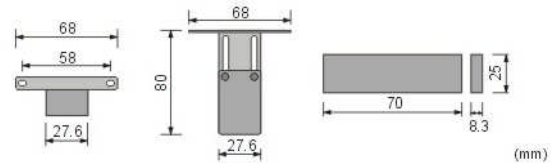

MC-77

- Regular gap up to 25mm
- Surface mount / wire leads
- Available in close loop

MC-77 Series  
MC-77 XX

MC-88

- 4mm thin body, ideal to narrow space doors and windows
- Available in close loop

MC-88 Series  
MC-88 XX

MC-101

- Wide gap up to 80mm for roll-up garage door, door top mounting
- New designed mounting bracket for easy installs.

MC-101 Series  
MC-101 XX

MC-202

- Wide gap up to 80mm for roll-up garage door, door top mounting
- New designed mounting bracket for digital adjustment