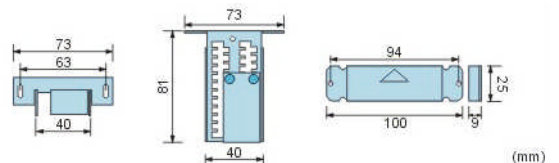

MC-101

- Wide gap up to 80mm for roll-up garage door, door top mounting
- New designed mounting bracket for easy installs.

MC-101 Series  
MC-101 XX

MC-202

- Wide gap up to 80mm for roll-up garage door, door top mounting
- New designed mounting bracket for digital adjustment

MC-202 Series  
MC-202 XX

MC-303

- Roll-up garage door side mounting
- Wide gap up to 45mm

MC-303 Series  
MC-303 XX