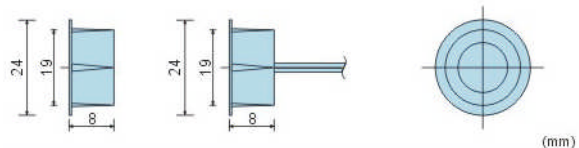

MC-25

- 18 mm length short body of MC-23
- Available in close loop,open loop and SPDT

MC-25 Series
MC-25 XX

MC-28

- Recessed steel door switch set
- 3/4" press -to -fit mount.
- 8 mm length short body
- Double reed switch inside
- Available in close loop