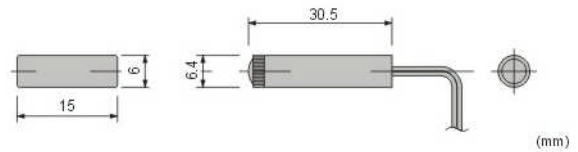

MC-21

- Added security of recessed installation
- 3/8" press -to -fit mount....no screw or glue necessary
- Available in close loop,open loop and SPDT

MC-21 Series
MC-21 XX

MC-22

- Thin body....ideal for install into windows frame
- Small size
- Switches or magnet only are available Separately
- Available in close loop

MC-22 Series
MC-22 XX

MC-23

- Recessed steel door switch set
- 3/4" press -to -fit mount.
- Switches or magnet only are available separately
- Available in close loop,open loop and SPDT

MC-23 Series
MC-23 XX

MC-25

- 18 mm length short body of MC-23
- Available in close loop,open loop and SPDT

MC-25 Series
MC-25 XX

MC-28

- Recessed steel door switch set
- 3/4" press -to -fit mount.
- 8 mm length short body
- Double reed switch inside
- Available in close loop