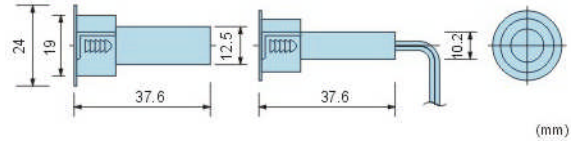

MC-21

- Added security of recessed installation
- 3/8" press -to -fit mount....no screw or glue necessary
- Available in close loop,open loop and SPDT

MC-21 Series
MC-21 XX

MC-22

- Thin body....ideal for install into windows frame
- Small size
- Switches or magnet only are available Separately
- Available in close loop

MC-22 Series
MC-22 XX

MC-23

- Recessed steel door switch set
- 3/4" press -to -fit mount.
- Switches or magnet only are available separately
- Available in close loop,open loop and SPDT

MC-23 Series
MC-23 XX

MC-25

- 18 mm length short body of MC-23
- Available in close loop,open loop and SPDT

MC-25 Series
MC-25 XX

MC-28

- Recessed steel door switch set
- 3/4" press -to -fit mount.
- 8 mm length short body
- Double reed switch inside
- Available in close loop