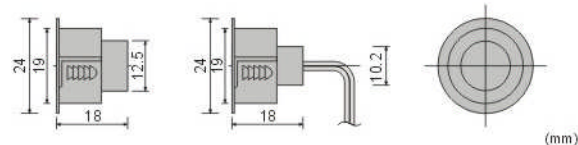

MC-22 Series
MC-22 XX

MC-23

- Recessed steel door switch set
- 3/4" press -to -fit mount.
- Switches or magnet only are available separately
- Available in close loop,open loop and SPDT

MC-23 Series
MC-23 XX

MC-25

- 18 mm length short body of MC-23
- Available in close loop,open loop and SPDT

MC-25 Series
MC-25 XX

MC-28

- Recessed steel door switch set
- 3/4" press -to -fit mount.
- 8 mm length short body
- Double reed switch inside
- Available in close loop