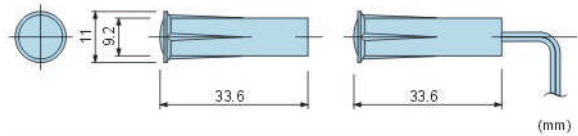

MC-21

- Added security of recessed installation
- 3/8" press -to -fit mount....no screw or glue necessary
- Available in close loop,open loop and SPDT

MC-21 Series
MC-21 XX

MC-22

- Thin body....ideal for install into windows frame
- Small size
- Switches or magnet only are available Separately
- Available in close loop

MC-22 Series
MC-22 XX

MC-23

- Recessed steel door switch set
- 3/4" press -to -fit mount.
- Switches or magnet only are available separately
- Available in close loop,open loop and SPDT

MC-23 Series
MC-23 XX

MC-25

- 18 mm length short body of MC-23
- Available in close loop,open loop and SPDT

MC-25 Series
MC-25 XX

MC-28

- Recessed steel door switch set
- 3/4" press -to -fit mount.
- 8 mm length short body
- Double reed switch inside
- Available in close loop