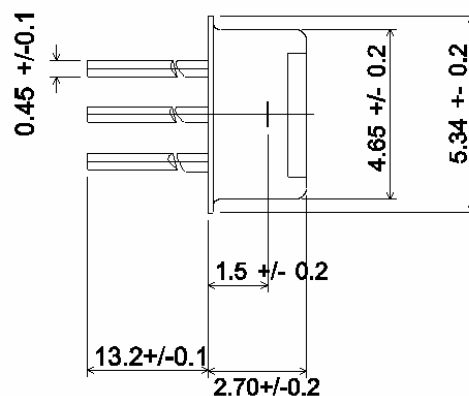

## The TS118-3 is a thermopile sensor for use in contactless temperature measurement

Thermopiles are mainly used for contactless temperature measurement in many applications. Their function is to transfer the heat radiation emitted from the objects into voltage output. Major applications are appliances like microwave oven, clothes dryer, automatic cooking, medical devices like ear and forehead thermometer, automotive applications like car climate control, seat occupancy, blind spot alert, black ice detection, consumer products like printer, copier, mobile phone and many industry applications like paper web, plastic parts etc.

Parameter	Typical	Condition
Package	TO-18	
Absorber Area	0.7×0.7 mm <sup>2</sup>	
Resistance of Thermopile	43±8 kΩ	+25 °C
TC of Resistance	-0.06±0.04 %/K	+25 °C → +75 °C
Thermopile Voltage	4.4±1.1 mV	+25 °C, BB +100 °C, DC totally filled field of view
TC of sensitivity	-0.45±0.08 %/K	+25 °C → +75 °C
Noise Equivalent Voltage	30 nV/Hz <sup>1/2</sup>	+25 °C
Rise Time	20±5 ms	τ <sub>63</sub>
Field of View	120°	
Filter	8-14 μm	band pass
Operation Temperature	-20 ... +85 °C	
Operation Temperature	-20 ... +100 °C	non permanent
Ambient Temperature Sensor	Ni-RTD	
Resistance	1000±4 Ω	0 °C
TC of Resistance	6178±150 ppm/K	0 °C → +100 °C
Connections		
Pin 1	TP +	
Pin 2	Ni-RTD	
Pin 3	TP -	
Pin 4	GND	

### Mechanical Dimensions

TOP VIEW

SIDE VIEW

BOTTOM VIEW