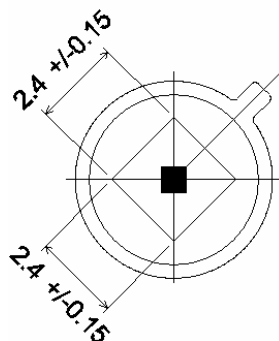

## The TS118-3 is a thermopile sensor for use in contactless temperature measurement

Thermopiles are mainly used for contactless temperature measurement in many applications. Their function is to transfer the heat radiation emitted from the objects into voltage output. Major applications are appliances like microwave oven, clothes dryer, automatic cooking, medical devices like ear and forehead thermometer, automotive applications like car climate control, seat occupancy, blind spot alert, black ice detection, consumer products like printer, copier, mobile phone and many industry applications like paper web, plastic parts etc.

Parameter	Typical	Condition
Package	TO-18	
Absorber Area	0.7×0.7 mm <sup>2</sup>	
Resistance of Thermopile	43±8 kΩ	+25 °C
TC of Resistance	-0.06±0.04 %/K	+25 °C → +75 °C
Thermopile Voltage	4.4±1.1 mV	+25 °C, BB +100 °C, DC totally filled field of view
TC of sensitivity	-0.45±0.08 %/K	+25 °C → +75 °C
Noise Equivalent Voltage	30 nV/Hz <sup>1/2</sup>	+25 °C
Rise Time	20±5 ms	τ <sub>63</sub>
Field of View	120°	
Filter	8-14 μm	band pass
Operation Temperature	-20 ... +85 °C	
Operation Temperature	-20 ... +100 °C	non permanent
Ambient Temperature Sensor	Ni-RTD	
Resistance	1000±4 Ω	0 °C
TC of Resistance	6178±150 ppm/K	0 °C → +100 °C
Connections		
Pin 1	TP +	
Pin 2	Ni-RTD	
Pin 3	TP -	
Pin 4	GND	

### Mechanical Dimensions

TOP VIEW

SIDE VIEW

BOTTOM VIEW