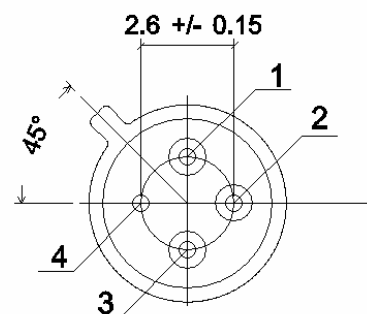

Parameter	Typical	Condition
Package	TO-18	
Absorber Area	0.7×0.7 mm <sup>2</sup>	
Resistance of Thermopile	43±8 kΩ	+25 °C
TC of Resistance	-0.06±0.04 %/K	+25 °C → +75 °C
Thermopile Voltage	4.4±1.1 mV	+25 °C, BB +100 °C, DC totally filled field of view
TC of sensitivity	-0.45±0.08 %/K	+25 °C → +75 °C
Noise Equivalent Voltage	30 nV/Hz <sup>1/2</sup>	+25 °C
Rise Time	20±5 ms	τ <sub>63</sub>
Field of View	120°	
Filter	8-14 μm	band pass
Operation Temperature	-20 ... +85 °C	
Operation Temperature	-20 ... +100 °C	non permanent
Ambient Temperature Sensor	Ni-RTD	
Resistance	1000±4 Ω	0 °C
TC of Resistance	6178±150 ppm/K	0 °C → +100 °C
Connections		
Pin 1	TP +	
Pin 2	Ni-RTD	
Pin 3	TP -	
Pin 4	GND	

### Mechanical Dimensions

TOP VIEW

SIDE VIEW

BOTTOM VIEW

## Connections Bottom View