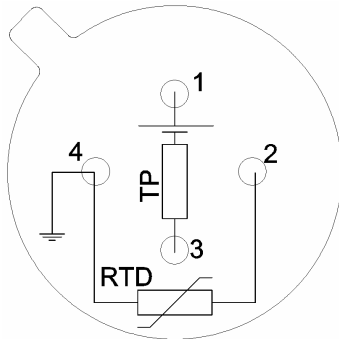

Parameter	Typical	Condition
Package	TO-18	
Absorber Area	0.7×0.7 mm <sup>2</sup>	
Resistance of Thermopile	43±8 kΩ	+25 °C
TC of Resistance	-0.06±0.04 %/K	+25 °C → +75 °C
Thermopile Voltage	4.4±1.1 mV	+25 °C, BB +100 °C, DC totally filled field of view
TC of sensitivity	-0.45±0.08 %/K	+25 °C → +75 °C
Noise Equivalent Voltage	30 nV/Hz <sup>1/2</sup>	+25 °C
Rise Time	20±5 ms	τ <sub>63</sub>
Field of View	120°	
Filter	8-14 μm	band pass
Operation Temperature	-20 ... +85 °C	
Operation Temperature	-20 ... +100 °C	non permanent
Ambient Temperature Sensor	Ni-RTD	
Resistance	1000±4 Ω	0 °C
TC of Resistance	6178±150 ppm/K	0 °C → +100 °C
Connections		
Pin 1	TP +	
Pin 2	Ni-RTD	
Pin 3	TP -	
Pin 4	GND	

### Mechanical Dimensions

TOP VIEW

SIDE VIEW

BOTTOM VIEW

## Connections Bottom View