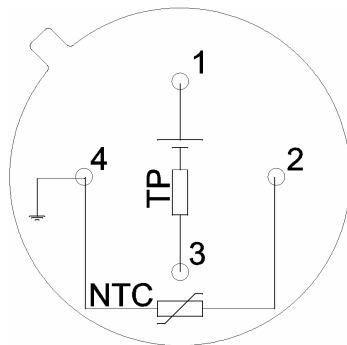

Parameter	Typical	Condition
Package	TO-5	
Absorber Area	0.7×0.7 mm ²	
Resistance of Thermopile	43±8 kΩ	+25 °C
TC of Resistance	-0.06±0.04 %/K	+25 °C → +75 °C
Thermopile Voltage	6.0±1.7 mV	+25 °C, BB +100 °C, DC totally filled field of view
TC of sensitivity	-0.45±0.08 %/K	+25 °C → +75 °C
Noise Equivalent Voltage	30 nV/Hz ^{1/2}	+25 °C
Rise Time	20±5 ms	τ ₆₃
Field of View	90°	
Filter	5.0 μm	cut on wavelength
Operation Temperature	-20 ... +85 °C	
Operation Temperature	-20 ... +100 °C	non permanent
Ambient Temperature Sensor	NTC	
Resistance	100 kΩ ±3%	+25 °C
β-Value	3955 K ±0.5%	0 °C → +50 °C
Connections		
Pin 1	TP +	
Pin 2	NTC	
Pin 3	TP -	
Pin 4	GND	

Mechanical Dimensions

TOP VIEW

SIDE VIEW

BOTTOM VIEW

Connections Bottom View

Filter Transmission

Thermopile Signal

Additional products with different filters and packages are also available. Specifications are subject to change without notice !