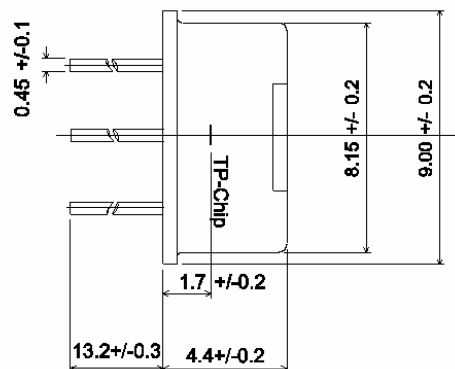

The TS105-6 is a thermopile sensor for use in contactless temperature measurement

Thermopiles are mainly used for contactless temperature measurement in many applications. Their function is to transfer the heat radiation emitted from the objects into voltage output. Major applications are appliances like microwave oven, clothes dryer, automatic cooking, medical devices like ear and forehead thermometer, automotive applications like car climate control, seat occupancy, blind spot alert, black ice detection, consumer products like printer, copier, mobile phone and many industry applications like paper web, plastic parts etc.

Parameter	Typical	Condition
Package	TO-5	
Absorber Area	0.7×0.7 mm ²	
Resistance of Thermopile	43±8 kΩ	+25 °C
TC of Resistance	-0.06±0.04 %/K	+25 °C → +75 °C
Thermopile Voltage	6.0±1.7 mV	+25 °C, BB +100 °C, DC totally filled field of view
TC of sensitivity	-0.45±0.08 %/K	+25 °C → +75 °C
Noise Equivalent Voltage	30 nV/Hz ^{1/2}	+25 °C
Rise Time	20±5 ms	τ ₆₃
Field of View	90°	
Filter	5.0 μm	cut on wavelength
Operation Temperature	-20 ... +85 °C	
Operation Temperature	-20 ... +100 °C	non permanent
Ambient Temperature Sensor	NTC	
Resistance	100 kΩ ±3%	+25 °C
β-Value	3955 K ±0.5%	0 °C → +50 °C
Connections		
Pin 1	TP +	
Pin 2	NTC	
Pin 3	TP -	
Pin 4	GND	

Mechanical Dimensions

TOP VIEW

SIDE VIEW

BOTTOM VIEW

Connections Bottom View

Filter Transmission

Thermopile Signal

Additional products with different filters and packages are also available. Specifications are subject to change without notice !