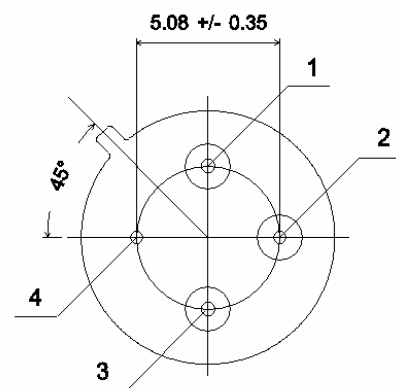

Parameter	Typical	Condition
Package	TO-5	
Absorber Area	0.7×0.7 mm ²	
Resistance of Thermopile	43±8 kΩ	+25 °C
TC of Resistance	-0.06±0.04 %/K	+25 °C → +75 °C
Thermopile Voltage	6.0±1.7 mV	+25 °C, BB +100 °C, DC totally filled field of view
TC of sensitivity	-0.45±0.08 %/K	+25 °C → +75 °C
Noise Equivalent Voltage	30 nV/Hz ^{1/2}	+25 °C
Rise Time	20±5 ms	τ ₆₃
Field of View	90°	
Filter	5.0 μm	cut on wavelength
Operation Temperature	-20 ... +85 °C	
Operation Temperature	-20 ... +100 °C	non permanent
Ambient Temperature Sensor	NTC	
Resistance	100 kΩ ±3%	+25 °C
β-Value	3955 K ±0.5%	0 °C → +50 °C
Connections		
Pin 1	TP +	
Pin 2	NTC	
Pin 3	TP -	
Pin 4	GND	

Mechanical Dimensions

TOP VIEW

SIDE VIEW

BOTTOM VIEW

Connections Bottom View

Filter Transmission

Thermopile Signal

Additional products with different filters and packages are also available. Specifications are subject to change without notice !