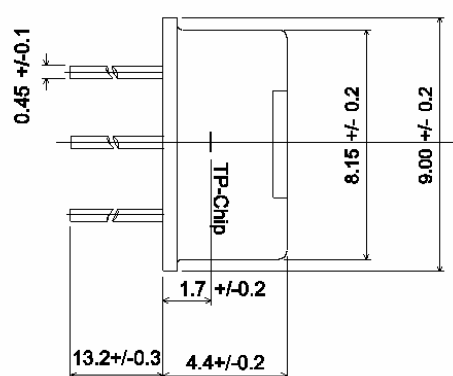

## The TS105-2 is a thermopile sensor for use in contactless temperature measurement

Thermopiles are mainly used for contactless temperature measurement in many applications. Their function is to transfer the heat radiation emitted from the objects into voltage output. Major applications are appliances like microwave oven, clothes dryer, automatic cooking, medical devices like ear and forehead thermometer, automotive applications like car climate control, seat occupancy, blind spot alert, black ice detection, consumer products like printer, copier, mobile phone and many industry applications like paper web, plastic parts etc.

Parameter	Typical	Condition
Package	TO-5	
Absorber Area	0.7×0.7 mm <sup>2</sup>	
Resistance of Thermopile	43±8 kΩ	+25 °C
TC of Resistance	-0.06±0.04 %/K	+25 °C → +75 °C
Thermopile Voltage	6.0±1.7 mV	+25 °C, BB +100 °C, DC totally filled field of view
TC of sensitivity	-0.45±0.08 %/K	+25 °C → +75 °C
Noise Equivalent Voltage	30 nV/Hz <sup>1/2</sup>	+25 °C
Rise Time	20±5 ms	τ <sub>63</sub>
Field of View	90°	
Filter	5.0 μm	cut on wavelength
Operation Temperature	-20 ... +85 °C	
Operation Temperature	-20 ... +100 °C	non permanent
Ambient Temperature Sensor	--	
<b>Connections</b>		
Pin 1	TP -	
Pin 2	TP +	
Pin 3	--	
Pin 4	GND	

### Mechanical Dimensions

TOP VIEW

SIDE VIEW

BOTTOM VIEW