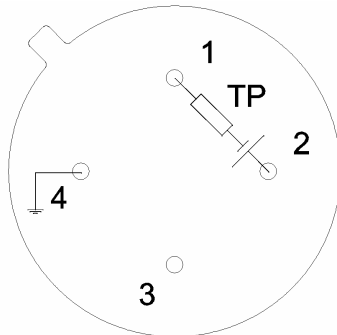

Parameter	Typical	Condition
Package	TO-5	
Absorber Area	0.7×0.7 mm <sup>2</sup>	
Resistance of Thermopile	43±8 kΩ	+25 °C
TC of Resistance	-0.06±0.04 %/K	+25 °C → +75 °C
Thermopile Voltage	6.0±1.7 mV	+25 °C, BB +100 °C, DC totally filled field of view
TC of sensitivity	-0.45±0.08 %/K	+25 °C → +75 °C
Noise Equivalent Voltage	30 nV/Hz <sup>1/2</sup>	+25 °C
Rise Time	20±5 ms	τ <sub>63</sub>
Field of View	90°	
Filter	5.0 μm	cut on wavelength
Operation Temperature	-20 ... +85 °C	
Operation Temperature	-20 ... +100 °C	non permanent
Ambient Temperature Sensor	--	
<b>Connections</b>		
Pin 1	TP -	
Pin 2	TP +	
Pin 3	--	
Pin 4	GND	

### Mechanical Dimensions

TOP VIEW

SIDE VIEW

BOTTOM VIEW

## Connections Bottom View

## Filter Transmission