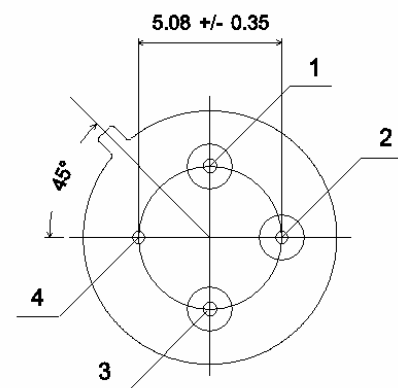

Parameter	Typical	Condition
Package	TO-5	
Absorber Area	0.7×0.7 mm <sup>2</sup>	
Resistance of Thermopile	43±8 kΩ	+25 °C
TC of Resistance	-0.06±0.04 %/K	+25 °C → +75 °C
Thermopile Voltage	6.0±1.7 mV	+25 °C, BB +100 °C, DC totally filled field of view
TC of sensitivity	-0.45±0.08 %/K	+25 °C → +75 °C
Noise Equivalent Voltage	30 nV/Hz <sup>1/2</sup>	+25 °C
Rise Time	20±5 ms	τ <sub>63</sub>
Field of View	90°	
Filter	5.0 μm	cut on wavelength
Operation Temperature	-20 ... +85 °C	
Operation Temperature	-20 ... +100 °C	non permanent
Ambient Temperature Sensor	--	
<b>Connections</b>		
Pin 1	TP -	
Pin 2	TP +	
Pin 3	--	
Pin 4	GND	

### Mechanical Dimensions

TOP VIEW

SIDE VIEW

BOTTOM VIEW

## Connections Bottom View